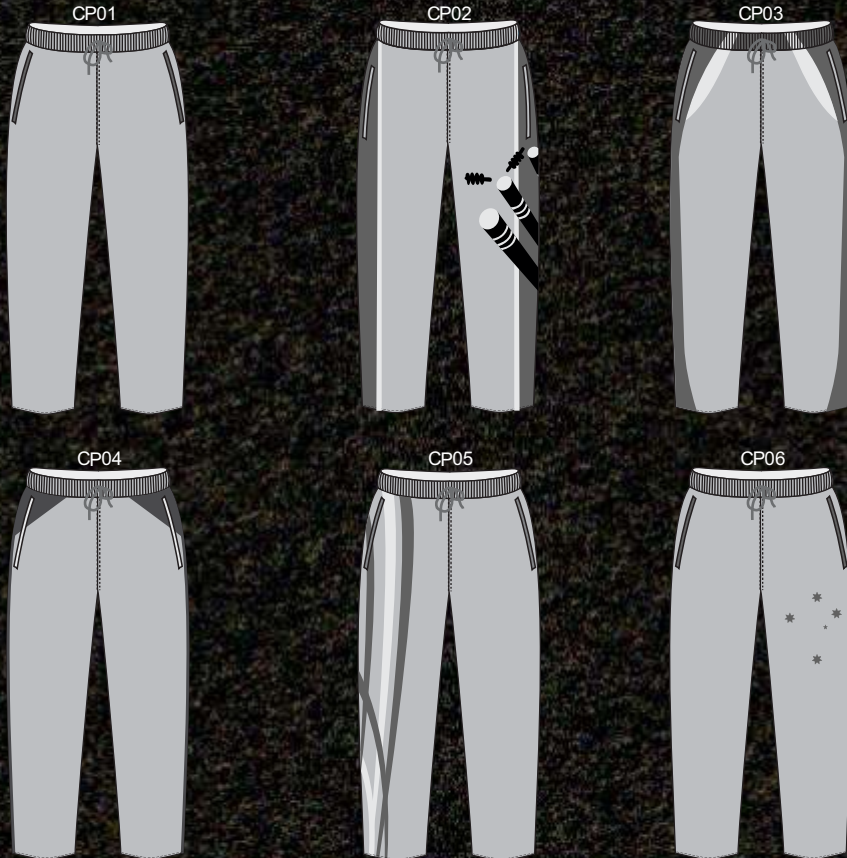

# Cricket Pants Designs

## Standard Colours

Pink X35
Yellow X30
Purple X53
Brown X17
Teal A04
Lime X5
Black
Orange X27
Maroon J07
Grey X41
Emerald X4
Bottle X1
White
Gold X29
Gosford Red
Sky X59
Royal S630
Navy X6

## Notes

1. All designs can be customised with your teams colours.
2. The colour chart is a reference to Team Spirit Sports garments and are to be used as a guideline only.
3. The colours on your monitor will provide an approximate representation of the garments colour.